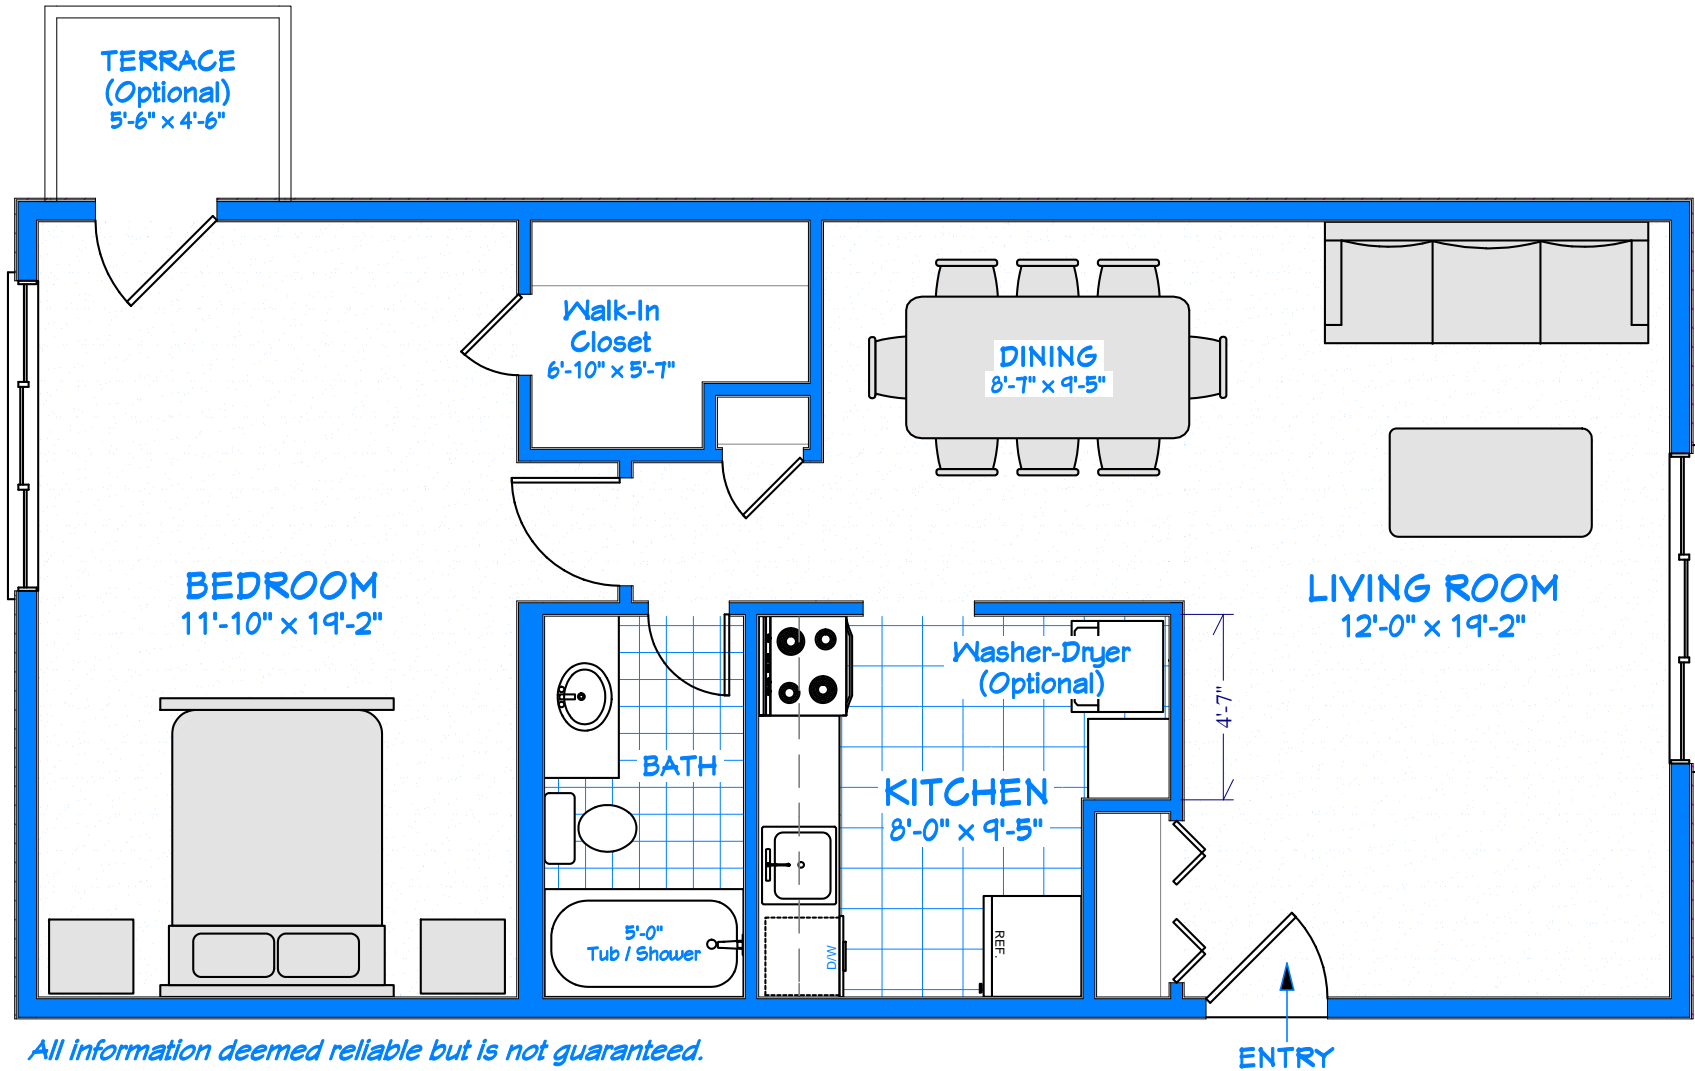

All information deemed reliable but is not guaranteed.

3 BEDROOMS
2 BATHS
 +/- 1320 sq. ft.

All information deemed reliable but is not guaranteed.

2 BEDROOMS
2 BATHS
 +/- 1135 sq. ft.

**1 BEDROOM
1 BATH
+/- 838 sq. ft.**

All information deemed reliable but is not guaranteed.

**1 BEDROOM
1 BATH
+/- 816 sq. ft.**

All information deemed reliable but is not guaranteed.

**1 BEDROOM
1 BATH
+/- 760 sq. ft.**