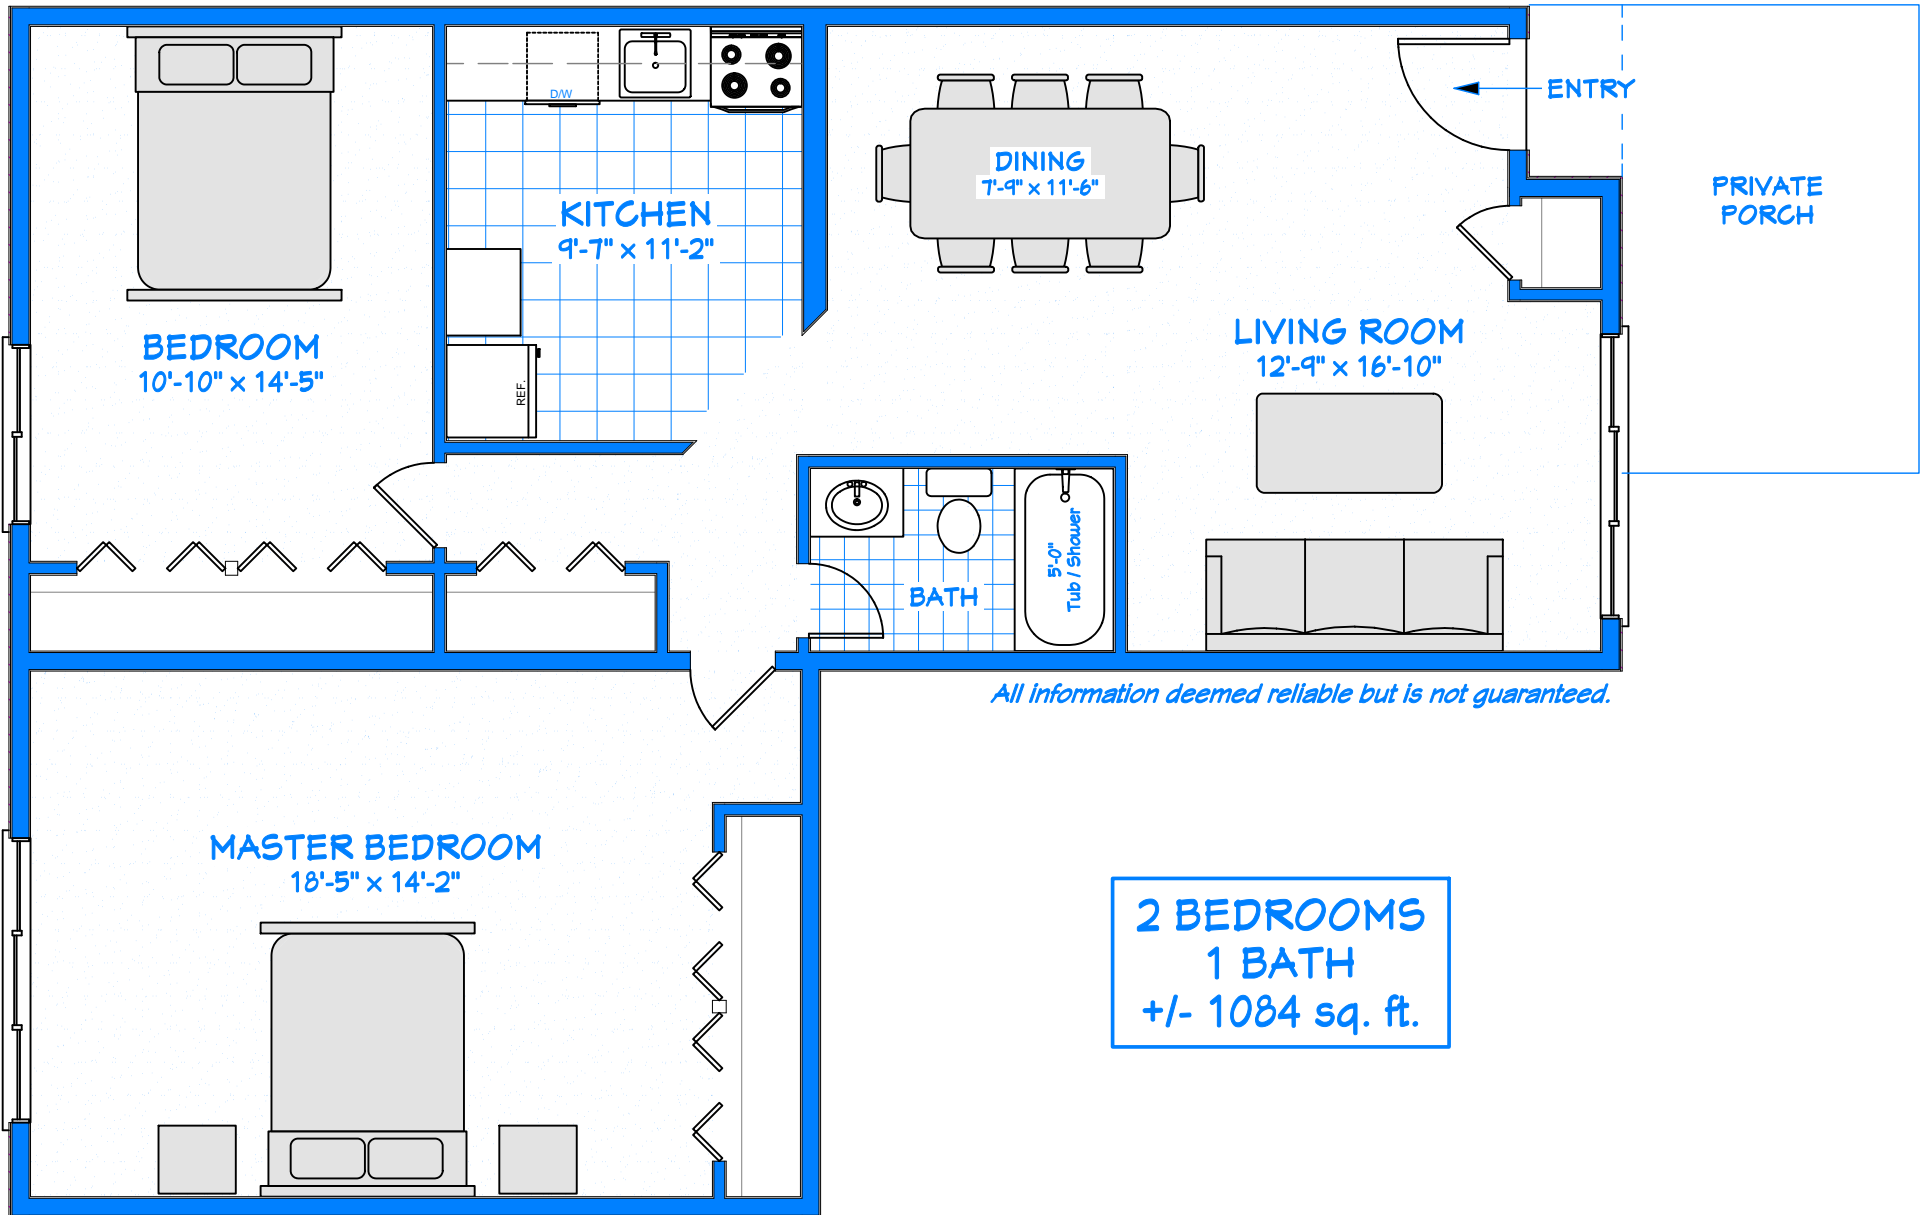

All information deemed reliable but is not guaranteed.

3 BEDROOMS
2 BATHS
 +/- 1320 sq. ft.

All information deemed reliable but is not guaranteed.

2 BEDROOMS
2 BATHS
 +/- 1135 sq. ft.

**1 BEDROOM
1 BATH
+/- 838 sq. ft.**

All information deemed reliable but is not guaranteed.

**1 BEDROOM
1 BATH
+/- 816 sq. ft.**

All information deemed reliable but is not guaranteed.

**1 BEDROOM
1 BATH
+/- 760 sq. ft.**